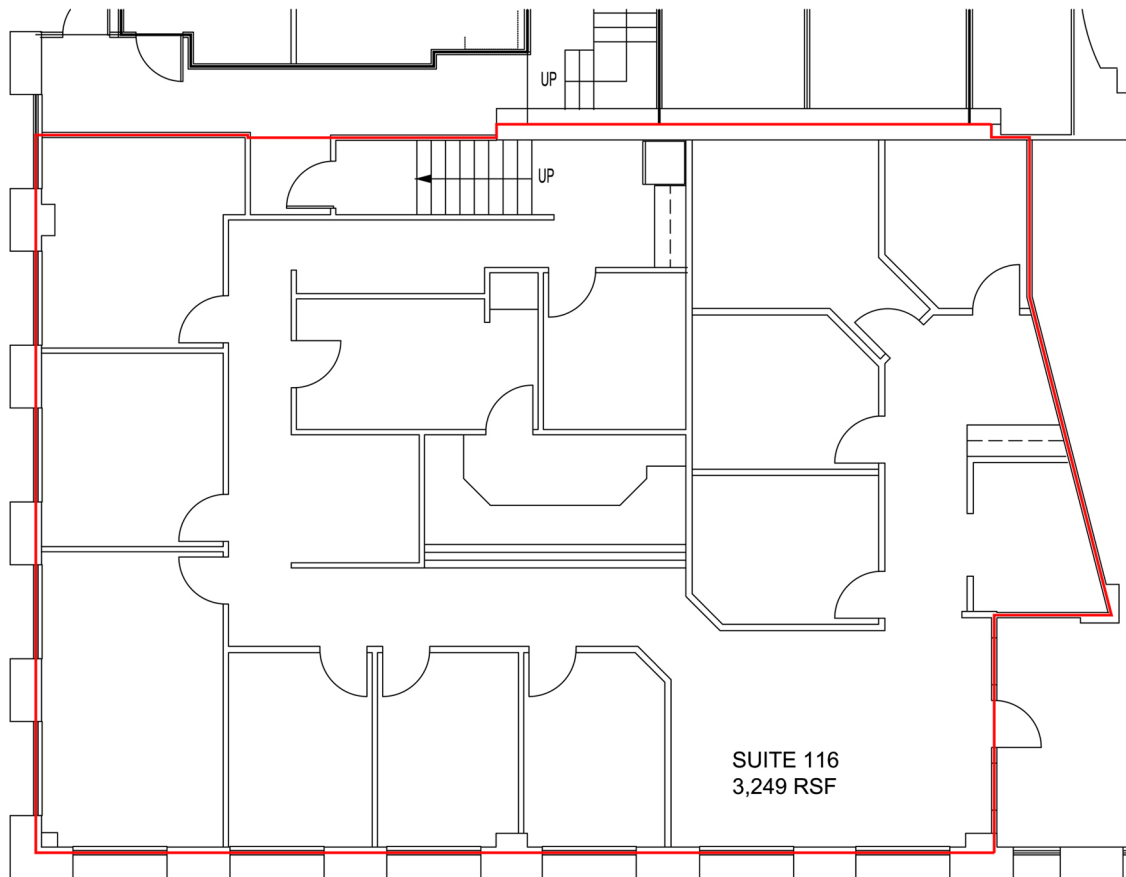

Dorothy Haggen Building

SUITE 116
3,249 RSF

Barkley
COMPANY

For leasing information call (360) 671-6450

www.barkleyvillage.com *Where Quality of Life is Smart Business*